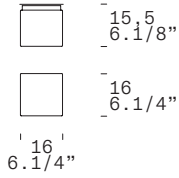

CUBI 16 WALL/CEILING - INDOOR

LEUCOS DESIGN LAB, 2000

Discover more

TECHNICAL SHEET

MATERIALS	Diffuser: Blown and Layered Glass Structure: Anodized Aluminium
DIMENSIONS	6 1/4" X 6 1/4" [16cm x 16cm]
LIGHT SOURCE	LED 1 X 13W 700 lm (nominal) 3000K CRI≥80
DIMMING PROTOCOL	Elv-Trailing Edge Phase Cut
MARKING	
NET WEIGHT	1,1 lbs