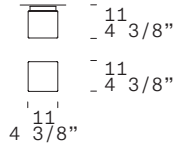

CUBI 11 WALL/CEILING - INDOOR

LEUCOS DESIGN LAB, 2000

Discover more

TECHNICAL SHEET

MATERIALS	Diffuser: Blown and Layered Glass Structure: Anodized Aluminium
DIMENSIONS	4 3/8" X 4 3/8" [11cm x 11cm]
LIGHT SOURCE	LED 1 x 7W 600 lm (nominal) 3000K
DIMMING PROTOCOL	Elv-Trailing Edge Phase Cut
MARKING	
NET WEIGHT	1,1 lbs